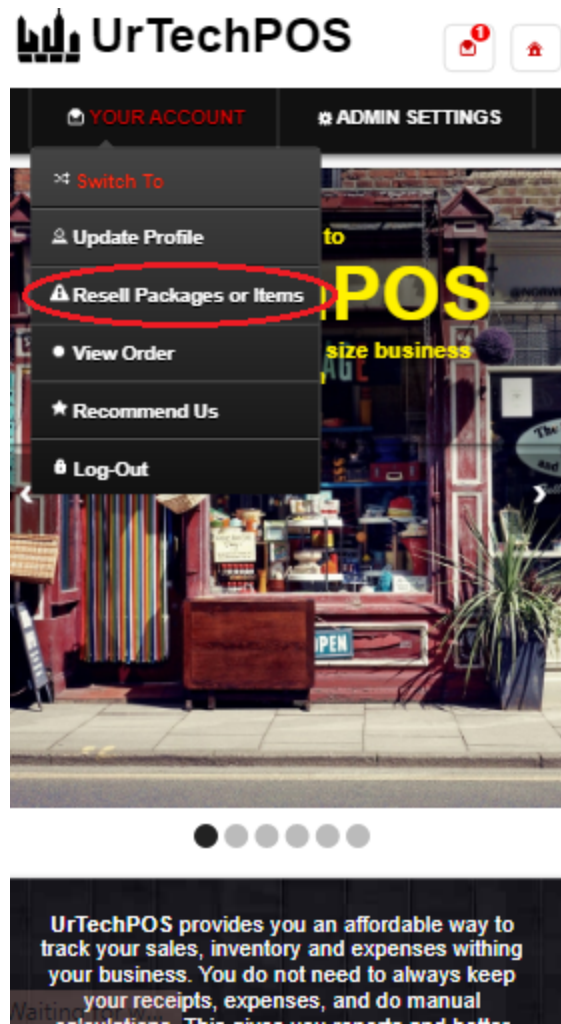

b. Mobile Devices