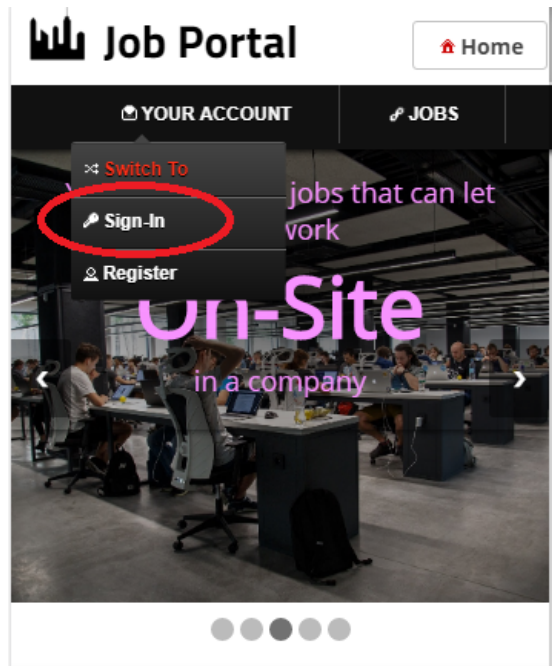

1. Click the **Sign-In** button
 - a. Desktop

- b. Mobile Devices

2. Fill-in your username password:

- All asterisk * are required entries
- Optionally, you can use the social network links to sign-in as long as it was integrated on your profile when registering.

- Once you click 'Ok', you will be signed-in if your email address and password is correct

a. Desktop[Sign-In](#)[Register](#)[HOME](#)[YOUR ACCOUNT](#)[WHAT WE OFFER](#)

Sign-In

Sign-In using your social network(s):